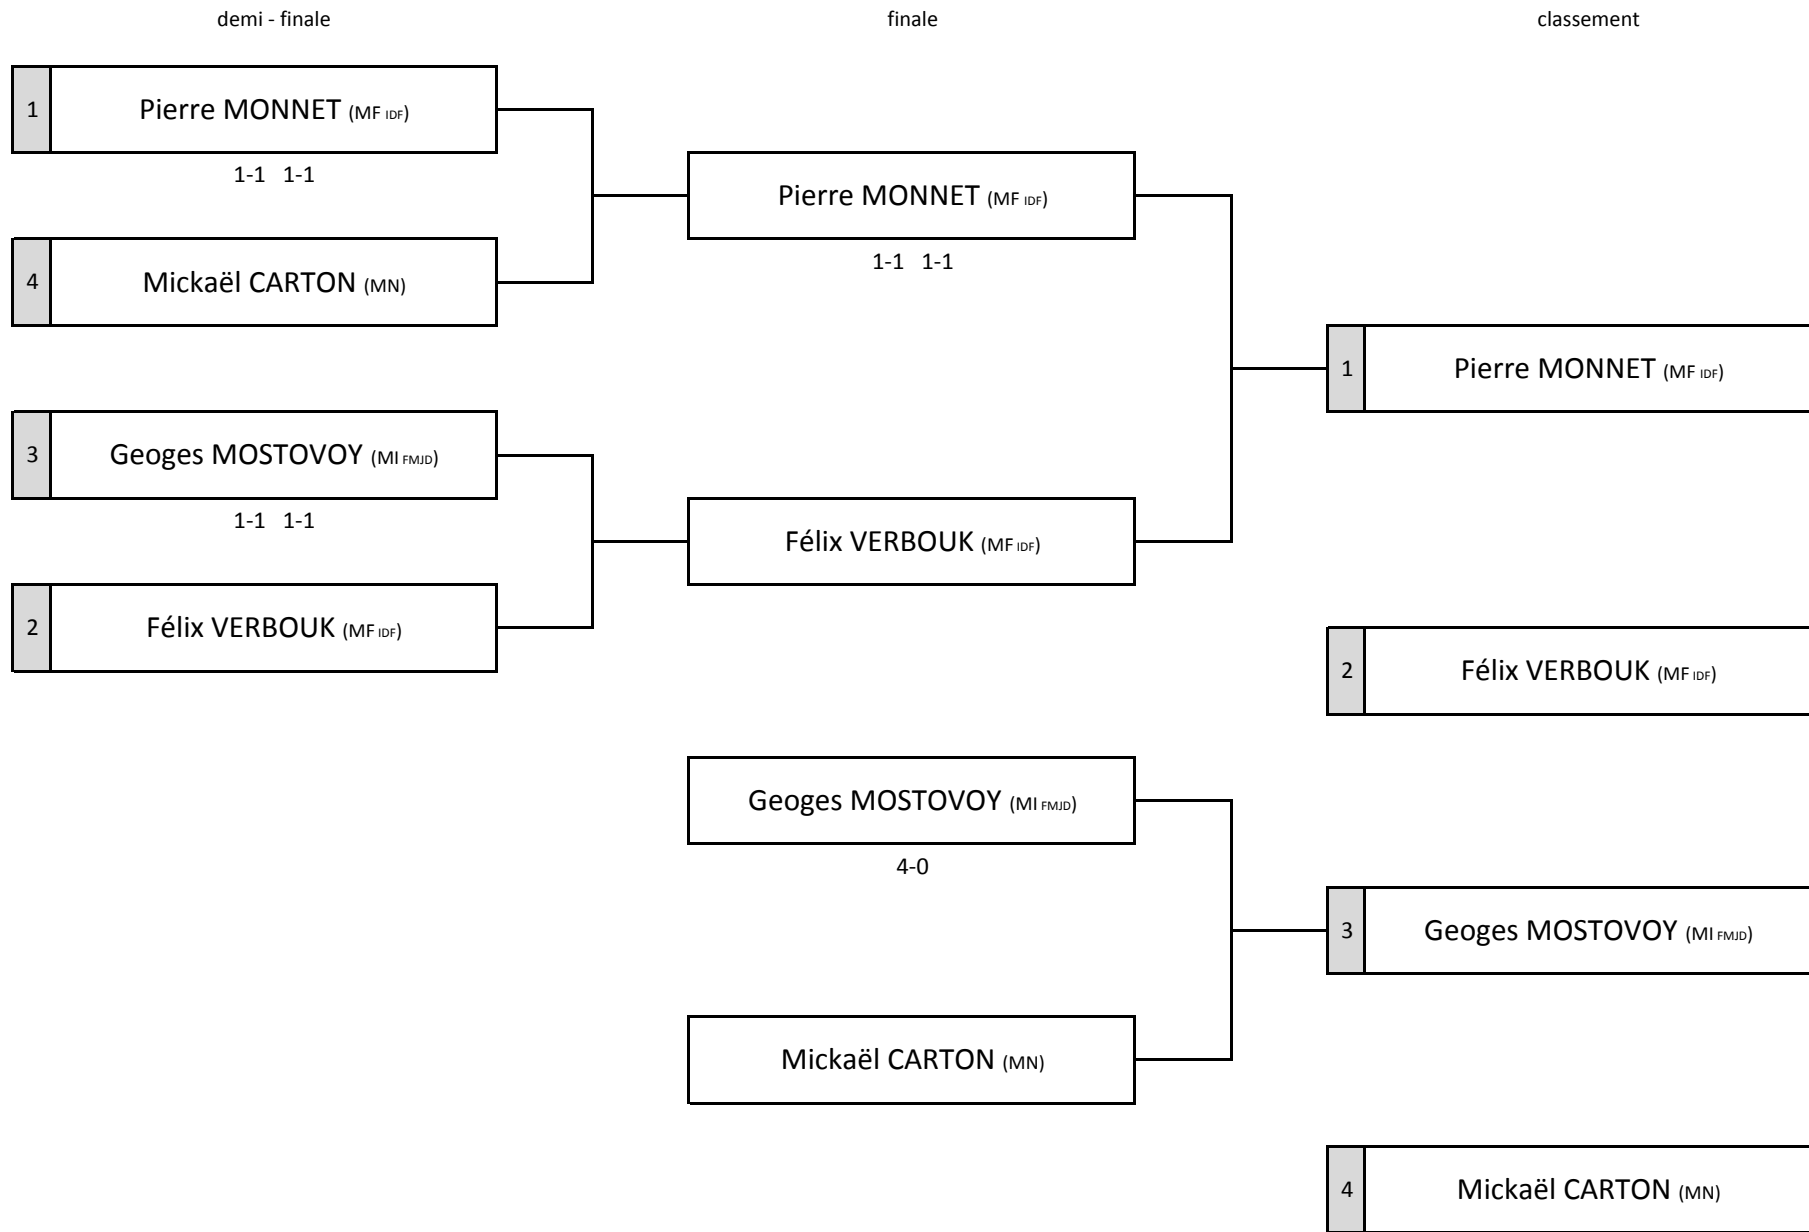

Phase Qualificative

Ronde Syst. Suisse

Board	S.No.	White	Result	S.No.	Black
1	1 [0]	MONNET, Pierre	02:00	7 [0]	HAUCHARD, Eric
2	8 [0]	SIMEON, Daniel	00:02	2 [0]	VERBOUK, Félix
3	3 [0]	MOSTOVOY, Georges	02:00	9 [0]	LABIS, Albert
4	10 [0]	LEMAIRE, Didier	00:02	4 [0]	CARTON, Mickaël
5	5 [0]	TAILLANDIER, Gilles	02:00	11 [0]	LE GAL, Annick
6	12 [0]	LE GAL, Mchel	00:02	6 [0]	BRUIANT, Jacky

Table	S.No.	Blanc	score	S.No.	Noir
1	4 [2]	CARTON, Mickaël	00:02	1 [2]	MONNET, Pierre
2	2 [2]	VERBOUK, Félix	01:01	5 [2]	TAILLANDIER, Gilles
3	6 [2]	BRUIANT, Jacky	00:02	3 [2]	MOSTOVOY, Georges
4	7 [0]	HAUCHARD, Eric	02:00	10 [0]	LEMAIRE, Didier
5	11 [0]	LE GAL, Annick	00:02	8 [0]	SIMEON, Daniel
6	9 [0]	LABIS, Albert	01:01	12 [0]	LE GAL, Mchel

Table	S.No.	Blanc	score	S.No.	Noir
1	1 [4]	MONNET, Pierre	02:00	3 [4]	MOSTOVOY, Georges
2	6 [2]	BRUIANT, Jacky	00:02	2 [3]	VERBOUK, Félix
3	5 [3]	TAILLANDIER, Gilles	00:02	4 [2]	CARTON, Mickaël
4	8 [2]	SIMEON, Daniel	00:02	7 [2]	HAUCHARD, Eric
5	11 [0]	LE GAL, Annick	00:02	9 [1]	LABIS, Albert
6	12 [1]	LE GAL, Mchel	00:02	10 [0]	LEMAIRE, Didier

Table	S.No.	Blanc	score	S.No.	Noir
1	2 [5]	VERBOUK, Félix	01:01	1 [6]	MONNET, Pierre
2	3 [4]	MOSTOVOY, Georges	02:00	4 [4]	CARTON, Mickaël
3	7 [4]	HAUCHARD, Eric	00:02	5 [3]	TAILLANDIER, Gilles
4	9 [3]	LABIS, Albert	00:02	8 [2]	SIMEON, Daniel
5	10 [2]	LEMAIRE, Didier	01:01	6 [2]	BRUIANT, Jacky
6	12 [1]	LE GAL, Mchel	02:00	11 [0]	LE GAL, Annick

Table	S.No.	Blanc	score	S.No.	Noir
1	1 [7]	MONNET, Pierre	02:00	5 [5]	TAILLANDIER, Gilles
2	3 [6]	MOSTOVOY, Georges	00:02	2 [6]	VERBOUK, Félix
3	4 [4]	CARTON, Mickaël	02:00	7 [4]	HAUCHARD, Eric
4	8 [4]	SIMEON, Daniel	02:00	12 [3]	LE GAL, Mchel
5	6 [3]	BRUIANT, Jacky	02:00	9 [3]	LABIS, Albert
6	11 [0]	LE GAL, Annick	01:01	10 [3]	LEMAIRE, Didier

Classement

Place	S.No.	Title	Nom	Total	MSolk
1	1	MF (IDF)	MONNET, Pierre	9	17
2	2	MF (IDF)	VERBOUK, Félix	8	17
3	3	MI (FMJD)	MOSTOVOY, Georges	6	19
4	4	MN	CARTON, Mickaël	6	15
5	8		SIMEON, Daniel	6	10
6	5		TAILLANDIER, Gilles	5	18
7	6		BRUIANT, Jacky	5	13
8	7		HAUCHARD, Eric	4	17
9	10		LEMAIRE, Didier	4	12
10	9		LABIS, Albert	3	14
11	12		LE GAL, Mchel	3	12
12	11		LE GAL, Annick	1	12

GROUPE: 1